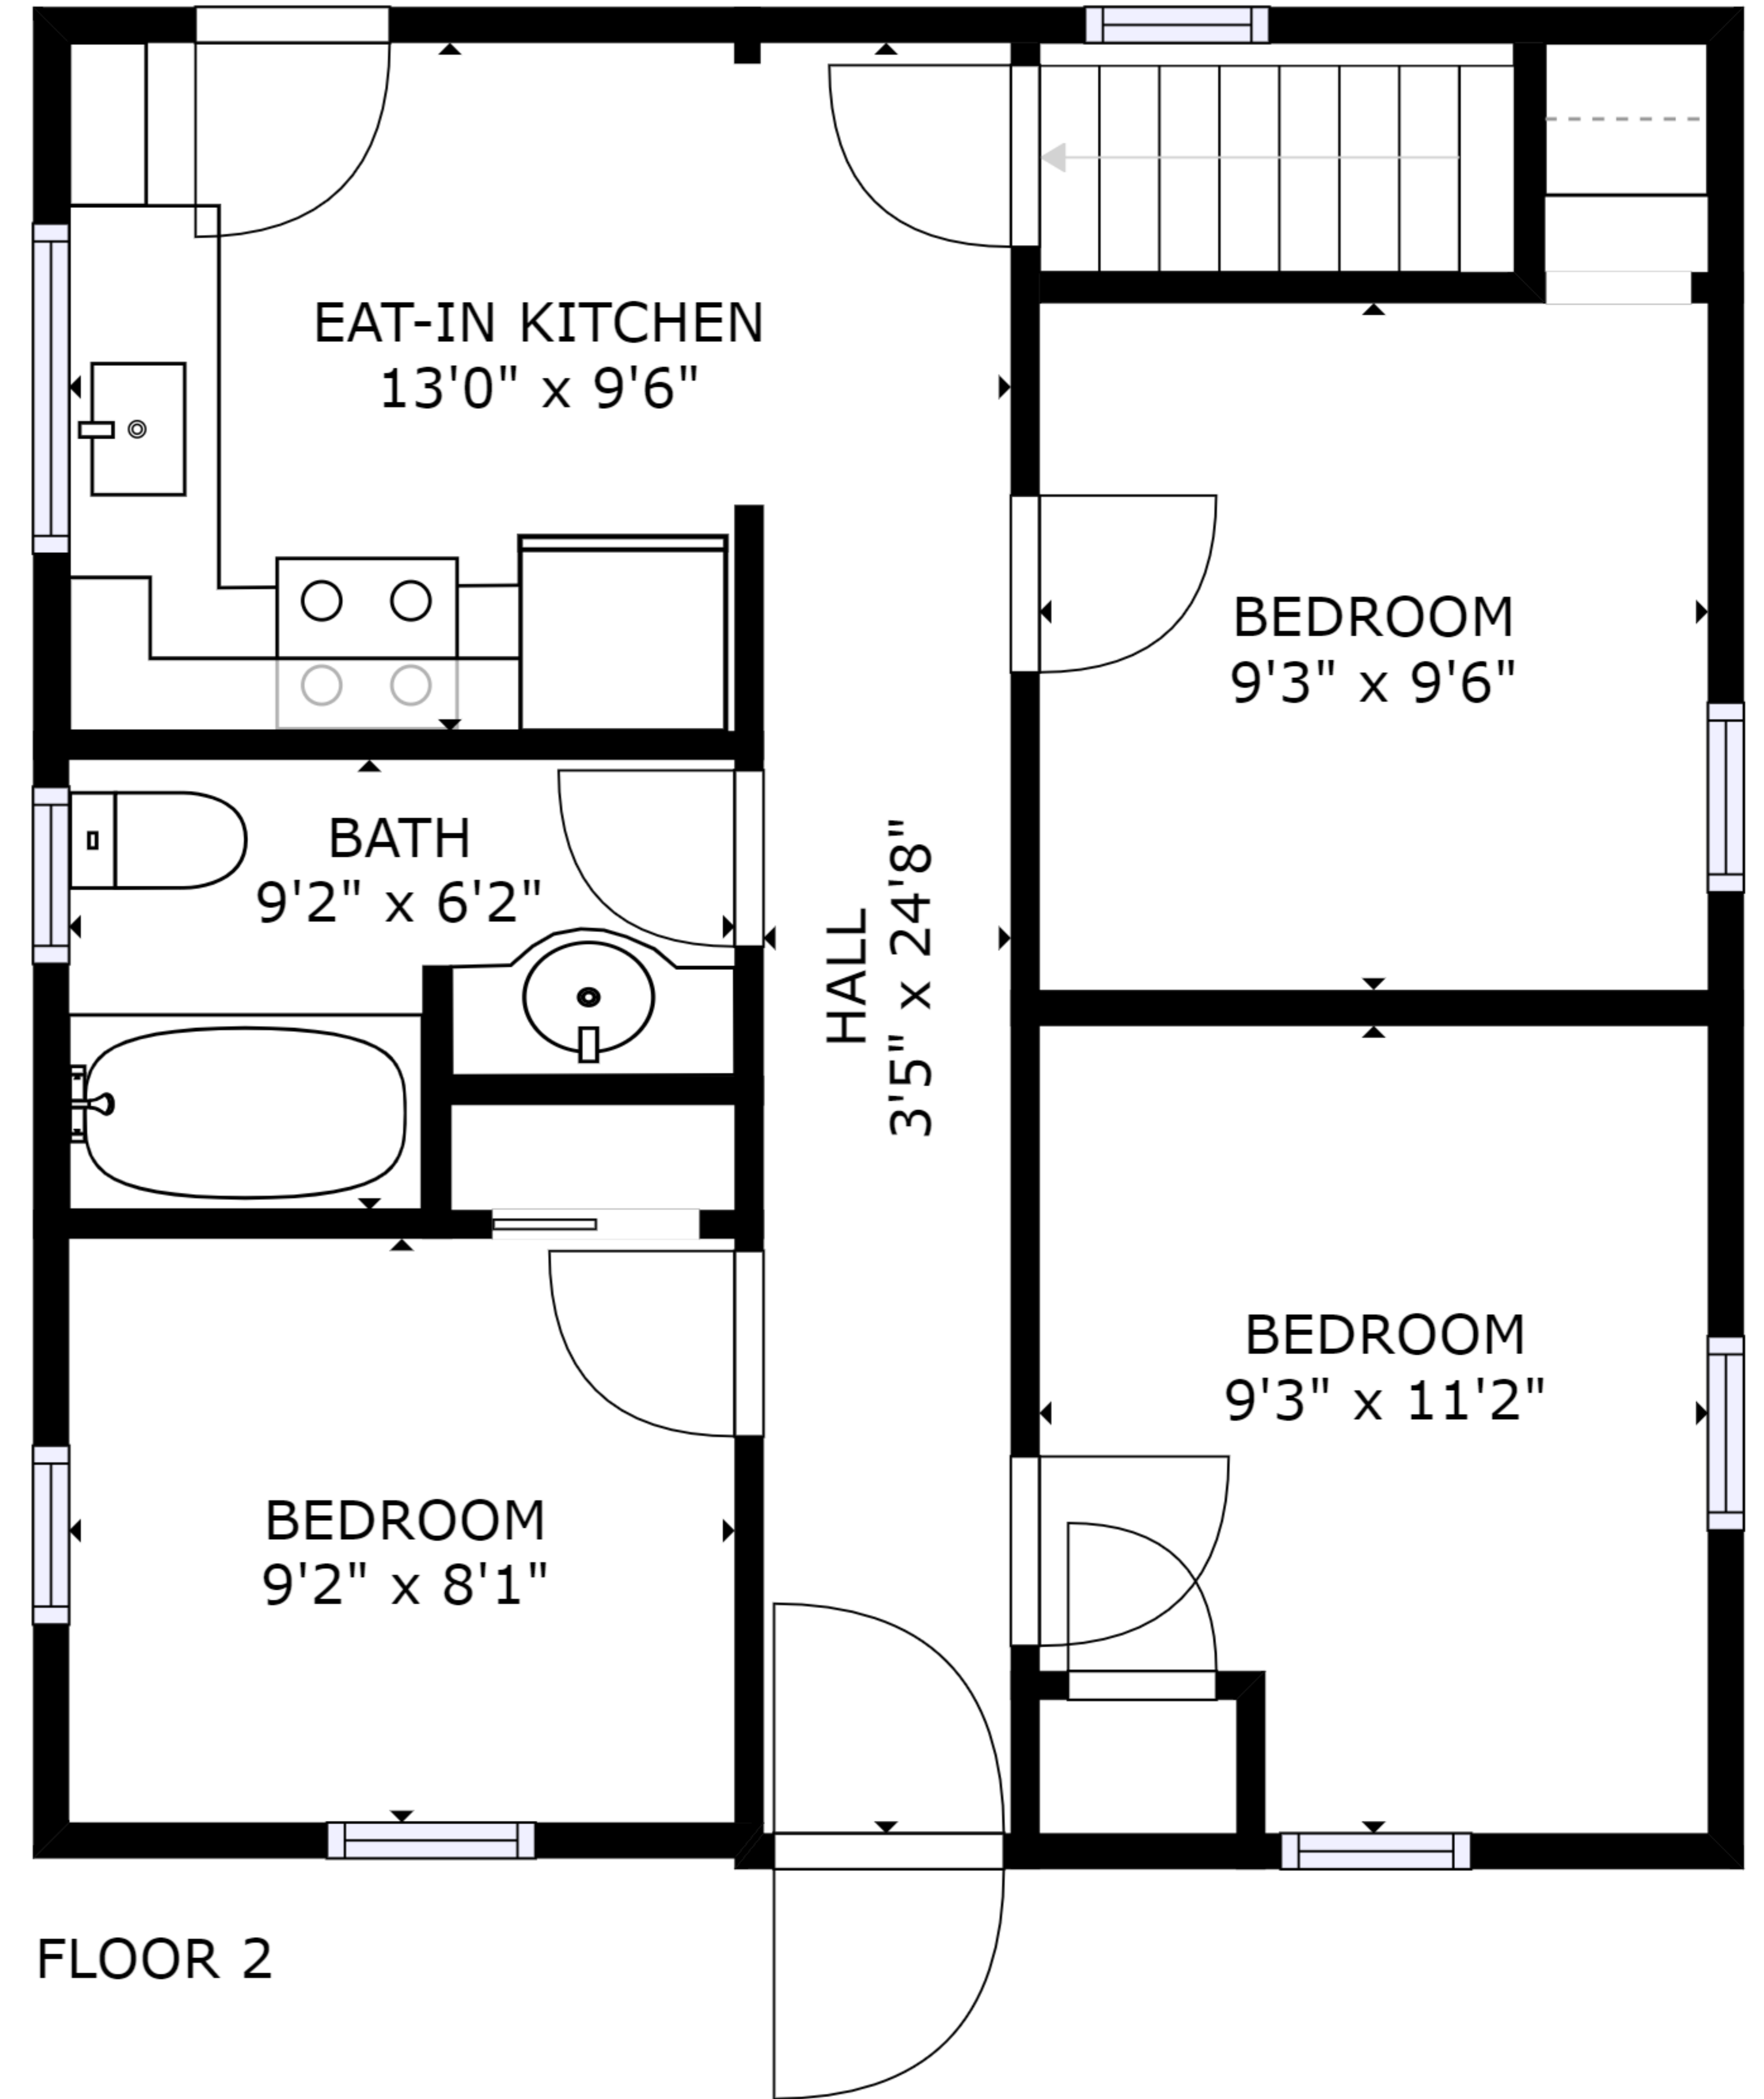

FLOOR 1

FLOOR 2

# 43 Lake Street

GROSS INTERNAL AREA  
 FLOOR 1: 502 sq ft, FLOOR 2: 556 sq ft  
 TOTAL: 1058 sq ft

SIZES AND DIMENSIONS ARE APPROXIMATE, ACTUAL MAY VARY.